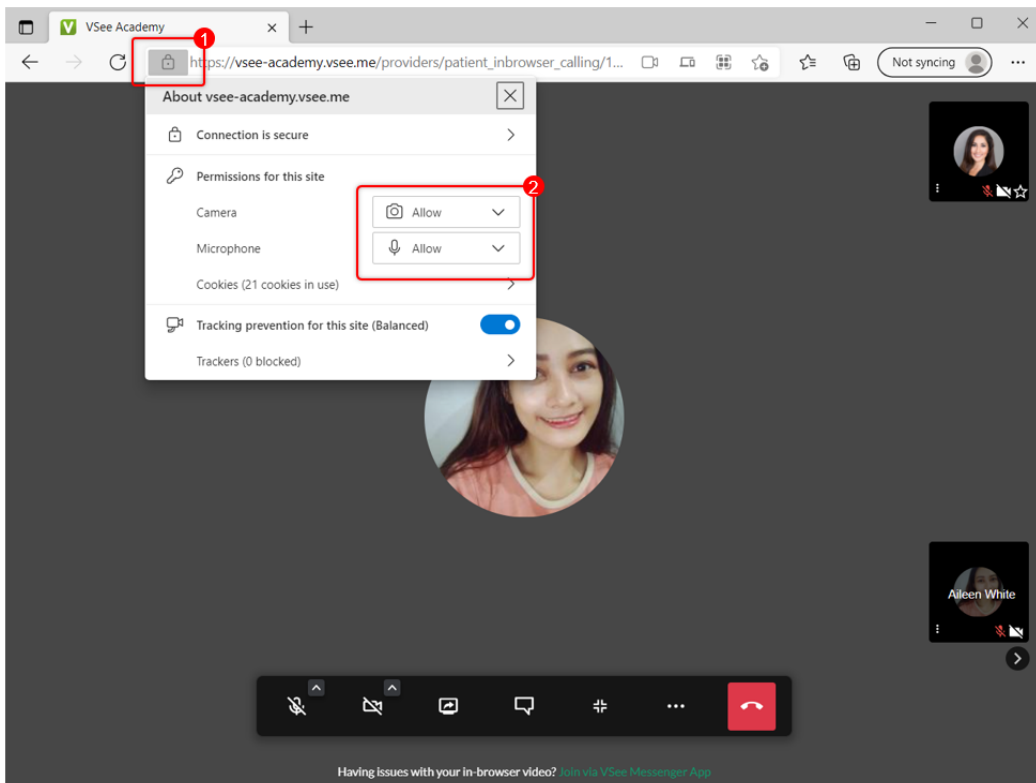

Allow access to camera on Microsoft Edge

Jay-Ileen (Ai) - 2022-01-14 - VSee Clinic for Patients

CAMERA ACCESS ON MICROSOFT EDGE

How to enable camera and microphone access in Chrome

If your camera and mic are blocked in Edge, there's a few steps you'll need to take in order to re-enable them for use on a call:

Please ensure you're using the latest version of Microsoft Edge.

How to enable camera and mic in the browser

1. Select the lock icon located near the right side of your search bar.
2. Select the dropdown menu next to the camera and microphone. Change the camera and microphone access to **Allow**.

Refresh the browser tab (cmd + R).